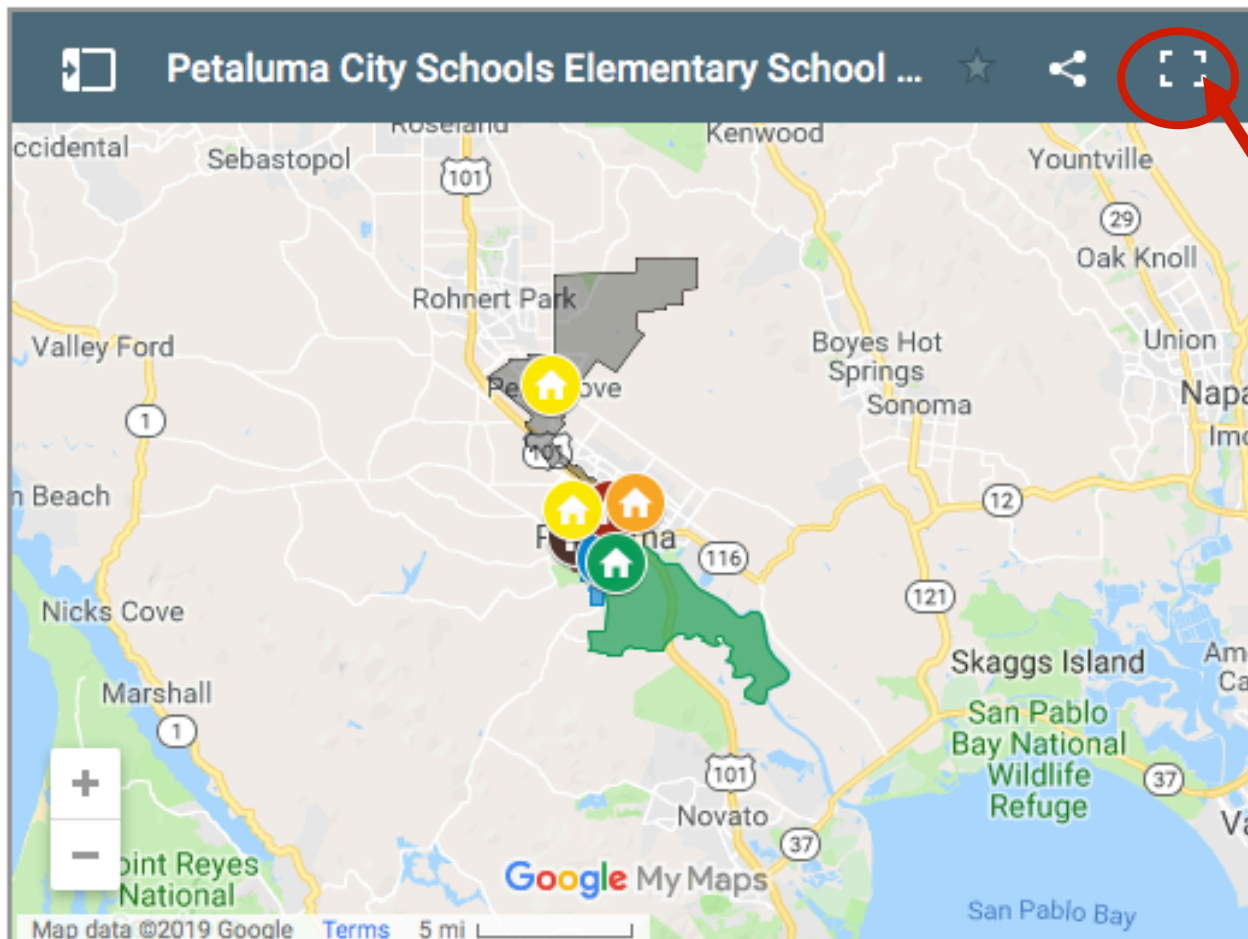

## School Finder

# PCS Elementary School Zones

You may use this map to find out what your School of Residence is for **elementary school**. There are instruction below the map.

To lookup your School of Residence by address using the map above.

1. Click on the icon (🗨️) for "View larger map" in the top right corner of **this map**. (This is an external website and will open Google Maps in a new tab.)

2. Click on the magnifying glass icon and type your address into the search.

If your address is in the McDowell Elementary Boundary (orange on map) you will receive the highest geographic priority.