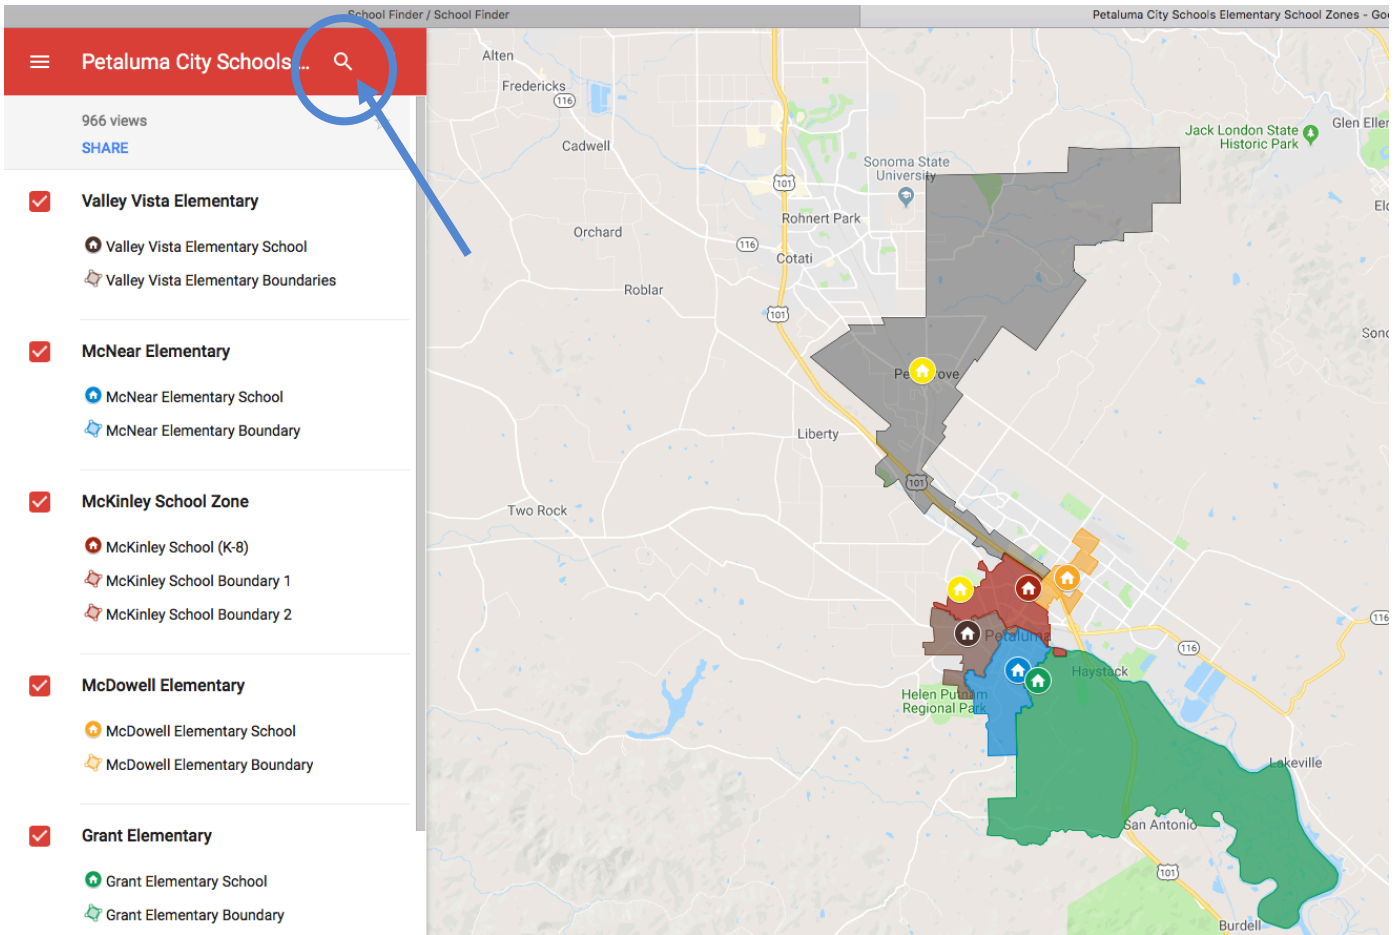

## School Finder

# PCS Elementary School Zones

You may use this map to find out what your School of Residence is for **elementary school**. There are instruction below the map.

To lookup your School of Residence by address using the map above.

1. Click on the icon (🗨️) for "View larger map" in the top right corner of **this map**. (This is an external website and will open Google Maps in a new tab.)

2. Click on the magnifying glass icon and type your address into the search.

If your address is in the McDowell Elementary Boundary (orange on map) you will receive the highest geographic priority.